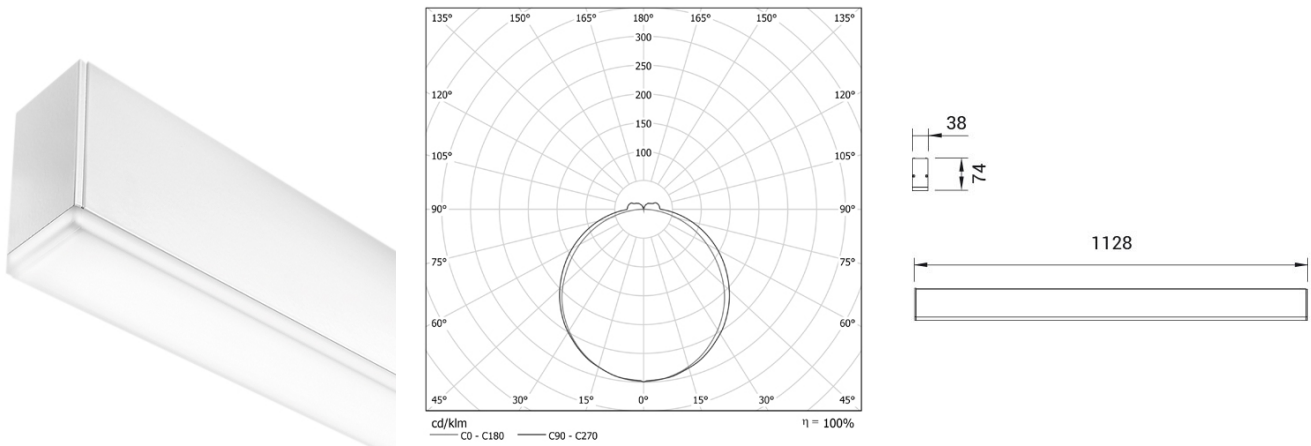

BRIGHT PG Low Power

Low power led module. Direct emission with PG diffuser.

CODE		FLUX	SIZE	CERTIFICATIONS
80PG24K4	24W 4000K	2568lm	1128mm	  

Optics

Methacrylate satin antistatic diffuser screen, UGR<22.
LIC (Lateral indirect Control) technology for partially indirect emission.